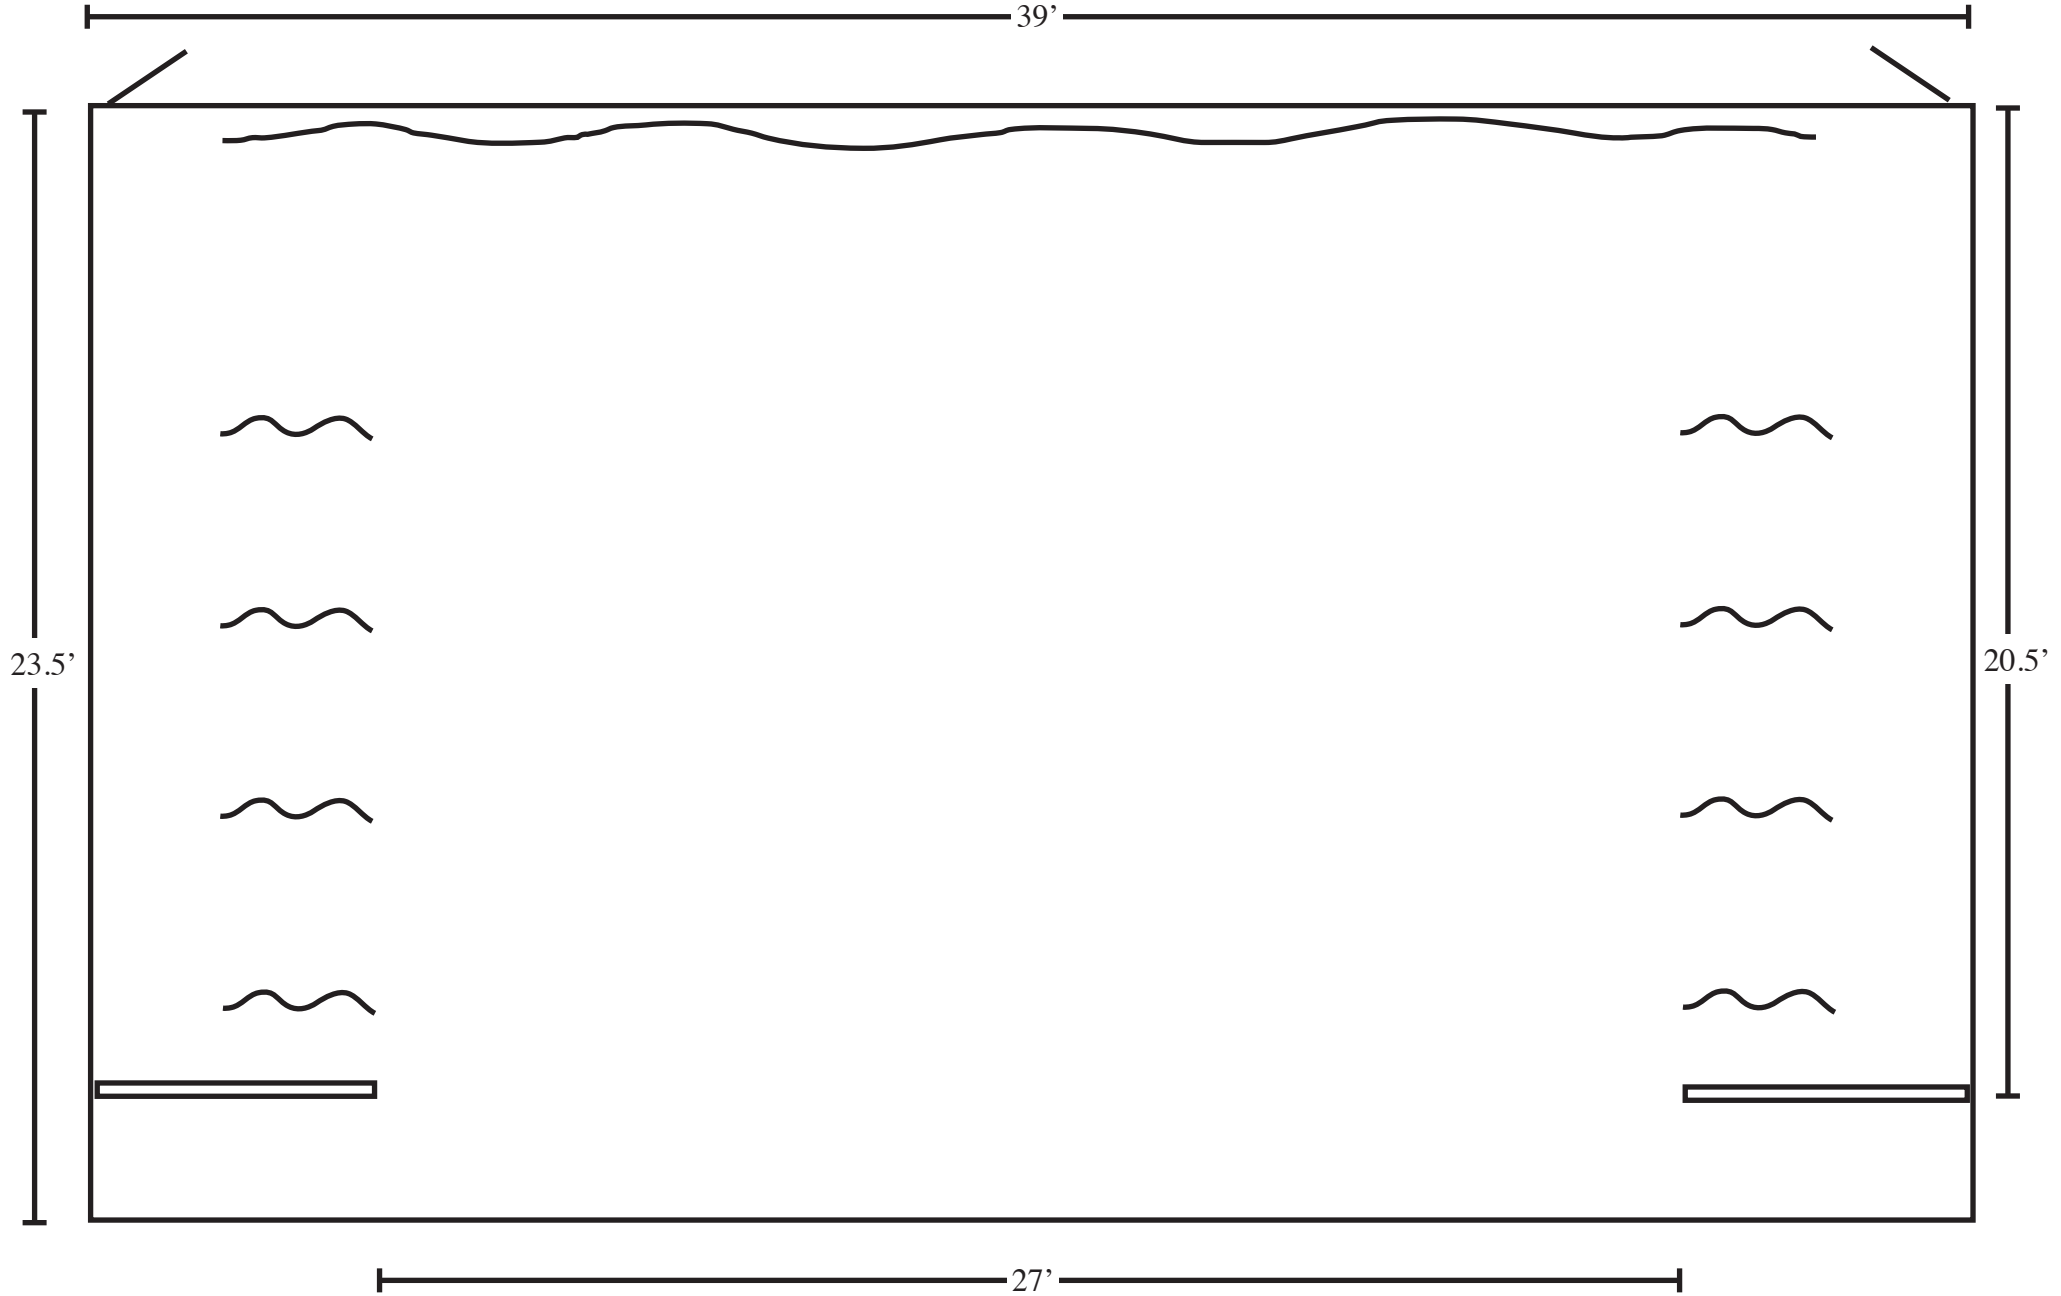

Dressing Rooms

23.5'

20.5'

39'

27'

1/4" scale

Audience

**Evergreen Theatre**